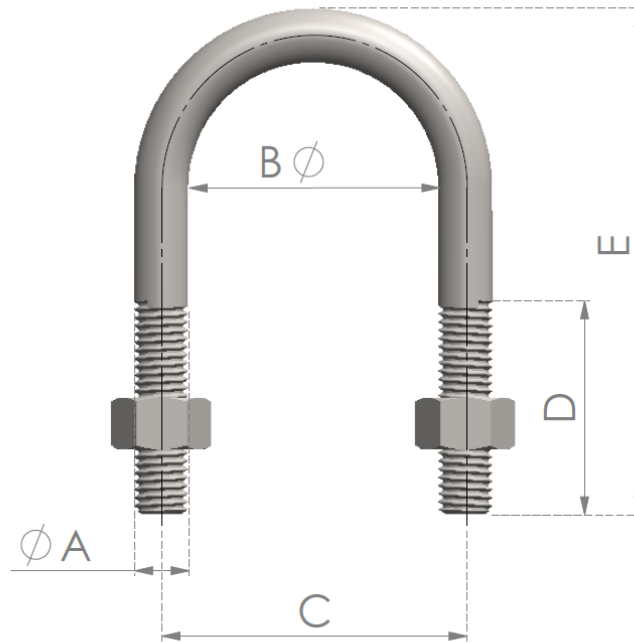

U-BOLT

Code	Grade	Size	ØA	ØB	C	D	E
3021-303-10015	304	M10x23x75	M10	23	32	42	75
3021-303-10020	304	M10x28x87	M10	28	37	52	87

Dimensions are approximate and for guidance only

GET IN TOUCH

PHONE (02) 9659 6919