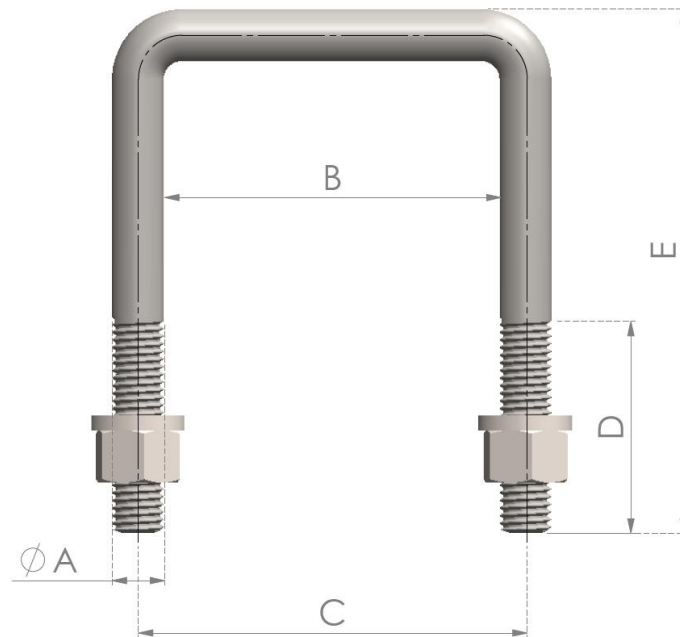

U-BOLT

Code	Grade	Size	ϕA	B	C	D	E
3021-316-52090	316	M12x52x90	M12	52	64	50	90

Dimensions are approximate and for guidance only

GET IN TOUCH

PHONE (02) 9659 6919

EMAIL info@stainlesscentral.com.au

ADDRESS Unit 37, 9 Salisbury Rd Castle Hill 2154