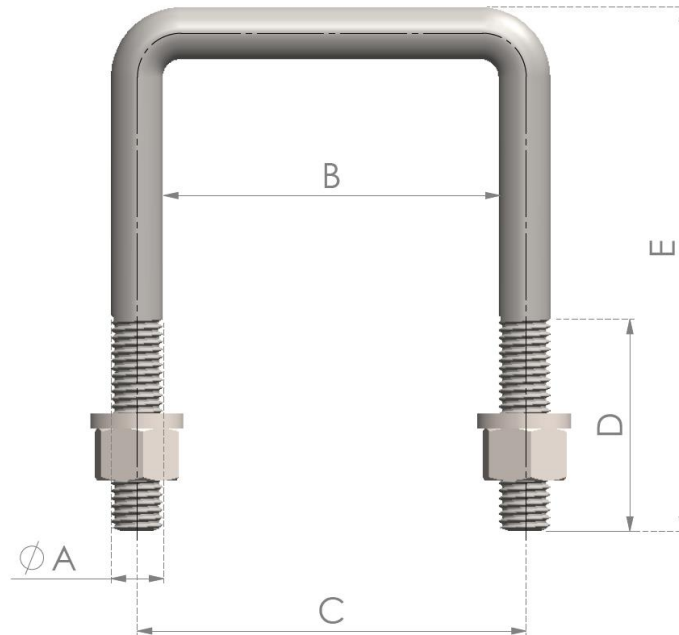

U-BOLT

Code	Grade	Size	ϕA	B	C	D	E
3021-316-67100	316	M12x67x100	M12	67	79	50	100

Dimensions are approximate and for guidance only

GET IN TOUCH

PHONE (02) 9659 6919

EMAIL info@stainlesscentral.com.au

ADDRESS Unit 37, 9 Salisbury Rd Castle Hill 2154